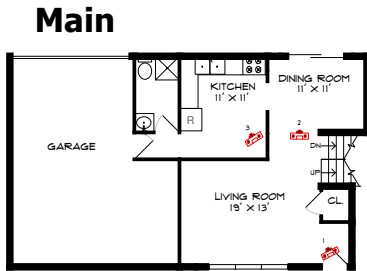

9769 Kittrell Dr, Indianapolis, IN 46280

View this pictureplan-it! personal tour at <http://www.pictureplan-it.com/in/9769kittreldr>

Pleasant 4BR, 2BA home will win your heart! Large LR welcomes you inside. Eat-in kitchen and formal DR is finished with bumpout for extra storage. Lovely lot with mature trees, fully fenced over 1/2 acre! Near Monon Trail, Shopping and More.

Powered by **pictureplan-it!** © 2009
Information deemed reliable but not guaranteed.
Floor plans are provided for convenience only.

Upper

Main

Lower

Marketed By:

Mr. Katt

317.833.2000

mrkatt@c21scheetz.com