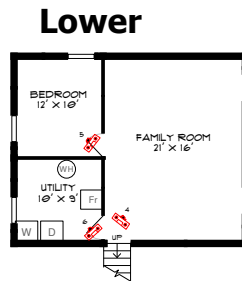

9769 Kittrell Dr, Indianapolis, IN 46280

View this pictureplan-it! personal tour at <http://www.pictureplan-it.com/in/9769kittreldr>

Pleasant 4BR, 2BA home will win your heart! Large LR welcomes you inside. Eat-in kitchen and formal DR is finished with bumpout for extra storage. Lovely lot with mature trees, fully fenced over 1/2 acre! Near Monon Trail, Shopping and More.

Powered by **pictureplan-it!** © 2009
Information deemed reliable but not guaranteed.
Floor plans are provided for convenience only.

Upper

Main

Lower

Marketed By:

Mr. Katt

317.833.2000

mrkatt@c21scheetz.com