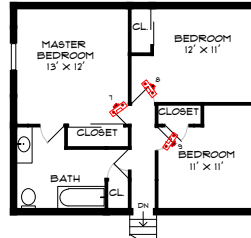

9769 Kittrell Dr, Indianapolis, IN 46280

View this pictureplan-it! personal tour at <http://www.pictureplan-it.com/in/9769kittreldr>

Pleasant 4BR, 2BA home will win your heart! Large LR welcomes you inside. Eat-in kitchen and formal DR is finished with bumpout for extra storage. Lovely lot with mature trees, fully fenced over 1/2 acre! Near Monon Trail, Shopping and More.

Powered by **pictureplan-it!** © 2009
Information deemed reliable but not guaranteed.
Floor plans are provided for convenience only.

Upper

Main

Lower

Marketed By:

Mr. Katt

317.833.2000

mrkatt@c21scheetz.com