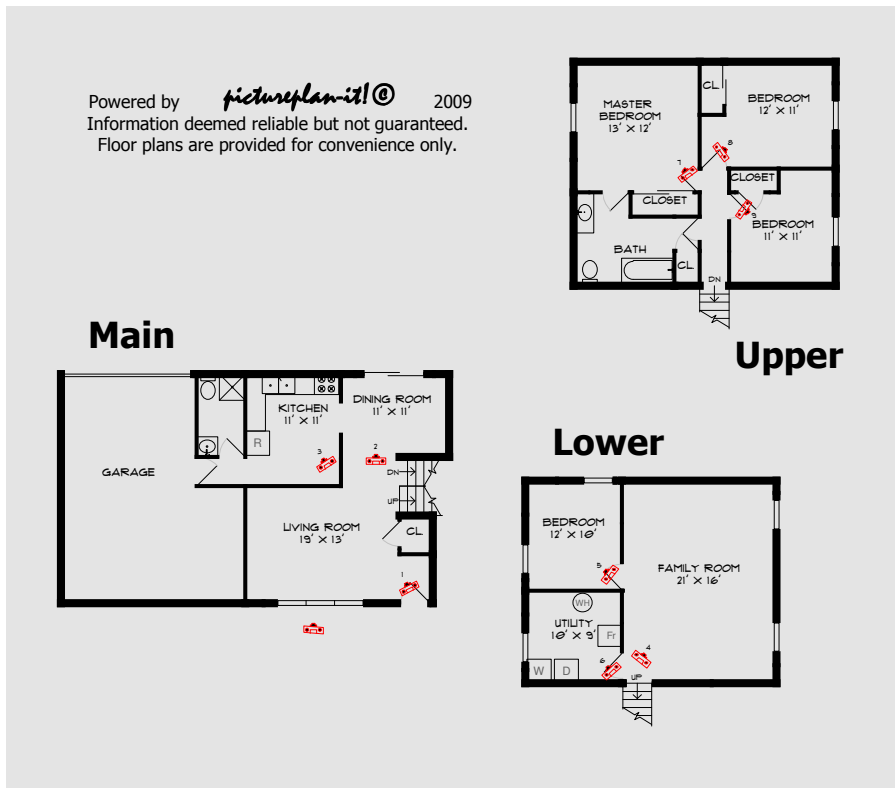

View this picture plan in personal tour at <http://www.pictureplanit.com/in/9769kittreldr>

9769 Kittrell Dr, Indianapolis, IN 46280

Pleasant 4BR, 2BA home will win your heart! Large LR welcomes you inside. Eat-in kitchen and formal DR is finished with bumpout for extra storage. Lovely lot with mature trees, fully fenced over 1/2 acre! Near Monon Trail, Shopping and More.