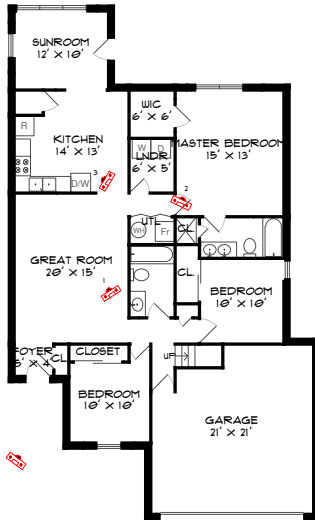

# 6222 N. Woods Edge Drive, Mccordsville, IN 46055

View this pictureplan-it! personal tour at <http://www.pictureplanit.com/in/6222woodsedge>

Brick and vinyl ranch in McCordsville area. Three bedrooms, 2 full baths, laundry, great room, eat-in kitchen and sunroom all on main floor. Secluded master bedroom with walk-in closet. Double sinks, separate tub and shower in master bath. All stainless steel appliances stay in open floor plan kitchen/eating area. Cathedral ceilings in great room, kitchen, sunroom. Large carpeted bonus room on second floor is perfect for game room/home theatre. All new shades/window coverings will remain with house. Neighborhood has community pool, bath house, playground, basketball courts. A terrific buy in Hancock County and Mt. Vernon Schools!

Powered by **pictureplan-it!** © 2010  
Information deemed reliable but not guaranteed.  
Floor plans are provided for convenience only.

Main

Upper

Marketed By:

**Bill Foxworthy**

317-374-2462

[bfoxworthy@callcarpenter.com](mailto:bfoxworthy@callcarpenter.com)