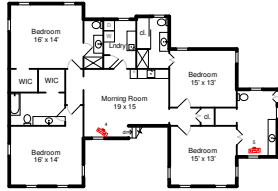

Take a pictureplan-it! tour of this property.

Upper