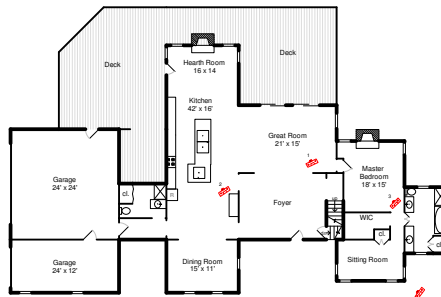

Main

Marketed By:

Connie Percifield

812-343-3087

connie@conniepercifield.com